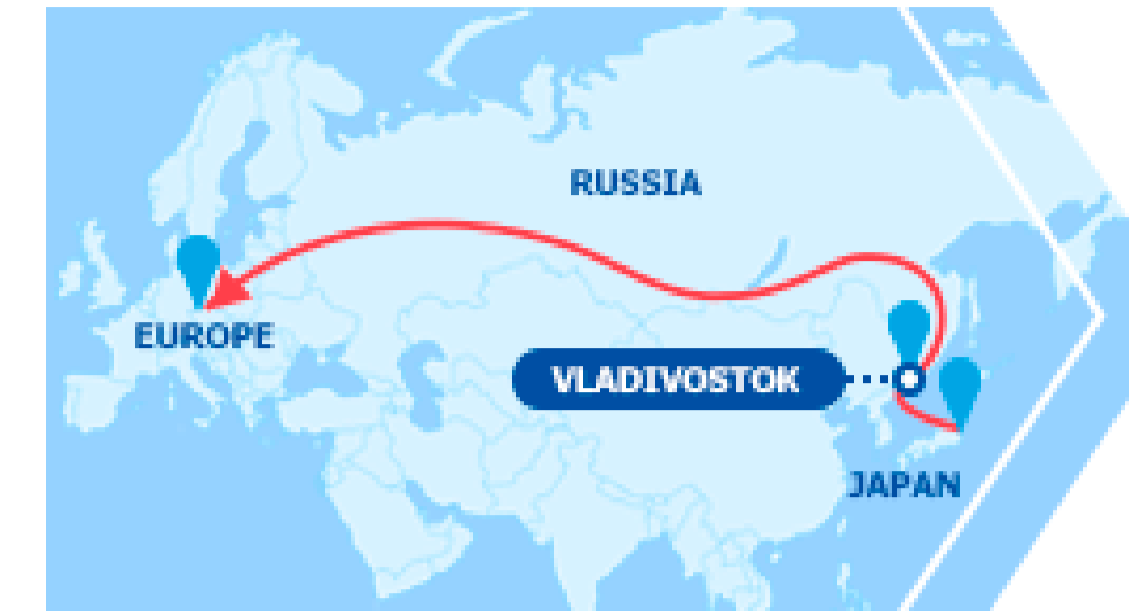

Hayamichi [早道]
FESCO FAST FORWARD

FAST TRACK FROM PORTS OF JAPAN
TO MOSCOW VIA VLADIVOSTOK

JAPAN TRANS SIBERIAN LINE

Weekly Direct Service Between Japan and Russian Federation

Hayamichi [早道]

FAST TRACK FROM
PORTS OF JAPAN TO EUROPE
VIA VLADIVOSTOK **IN 19 DAYS**

FESCO schedules online:
Trace FESCO containers online:

<http://www.fesco.ru/clients/schedule/>
<https://www.fesco.ru/>

(*1) HPNT = PSA Hyundai Pusan Newport Terminal
(*2) VMTP = Commercial Port of Vladivostok